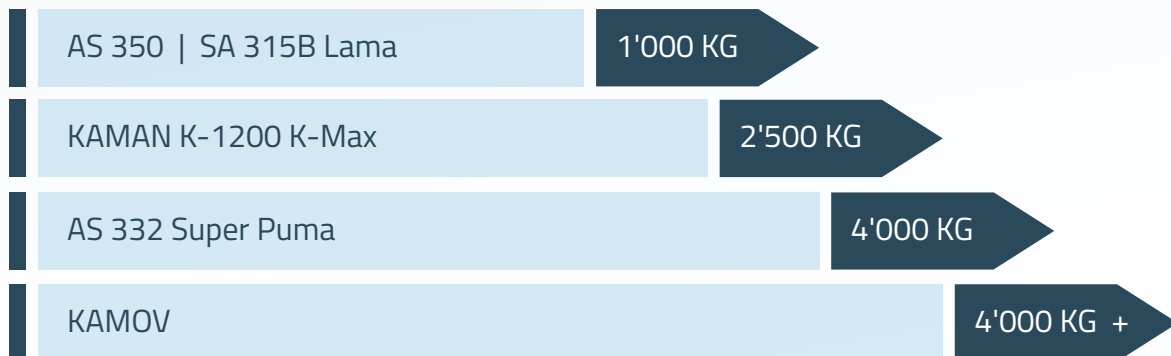

Aerial Work

Air-Dynamic Helicopters' rotorcraft are deployed worldwide for diverse aerial work duties which vary from the precision laying of power lines and off-shore wind turbine farm maintenance, to the delivery of harbor pilots aboard arriving vessels and electronic news-gathering. We take care to manage and organize the aerial work with the best helicopters for every need.

* Air Dynamic is the official representative of Rotax Switzerland.

LOAD CAPACITY

ITALY | SWITZERLAND | CÔTE D'AZUR | FRENCH ALPS | ON DEMAND

Office Lugano

Office Rome

AIR-DYNAMIC
ANYWHERE. ANYTIME.